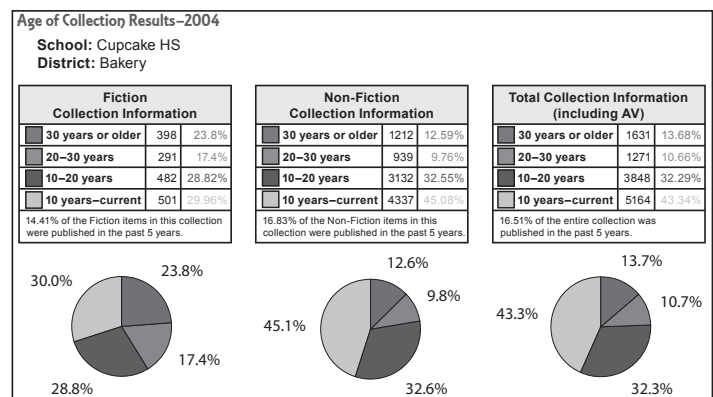

Florida's K-12 School Library Electronic Catalog • www.sunlink.ucf.edu • sunlink@firn.edu • 1-800-226-0085 (FL only)