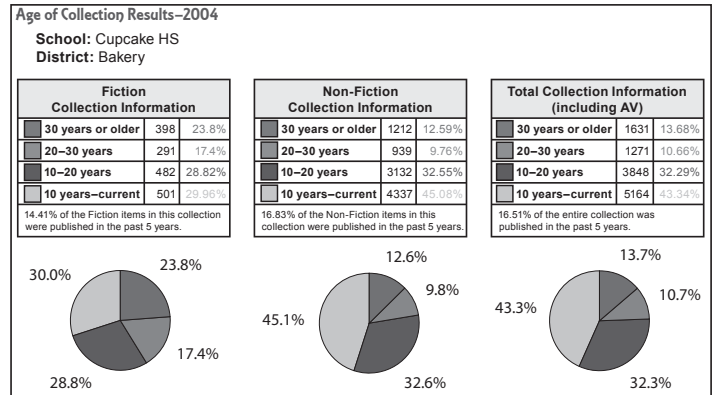

Age of Collection

How old is your collection? How does it compare with other schools in your district? With the state average? SUNLINK can help you find out the number of items in your school media collection with publication dates that are 30, 20, or 10 years old as well as those with copyright dates less than 10 years old. Follow the following steps to make your bibliography:

- Go to the **Media Specialists** page
- Go to the **Age of Collection**
- Find the age of any SUNLINK library media collection

Search by school name, keyword, and/or district to find the number of books with publication dates 30, 20, or 10 years older as well as dates that are less than 10 years old.

1. Click on your school name
2. The pie graphs show your fiction and non-fiction age as well as the total collection (print and nonprint). Click on the link to compare this year's results with last year's numbers.

1. Search and compare with other schools in your district
2. Compare with other districts, as well as the state averages.

Florida's K-12 School Library Electronic Catalog • www.sunlink.ucf.edu • sunlink@firn.edu • 1-800-226-0085 (FL only)

Age of Collection

How old is your collection? How does it compare with other schools in your district? With the state average? SUNLINK can help you find out the number of items in your school media collection with publication dates that are 30, 20, or 10 years old as well as those with copyright dates less than 10 years old. Follow the following steps to make your bibliography:

- Go to the **Media Specialists** page
- Go to the **Age of Collection**
- Find the age of any SUNLINK library media collection

Search by school name, keyword, and/or district to find the number of books with publication dates 30, 20, or 10 years older as well as dates that are less than 10 years old.

1. Click on your school name
2. The pie graphs show your fiction and non-fiction age as well as the total collection (print and nonprint). Click on the link to compare this year's results with last year's numbers.

1. Search and compare with other schools in your district
2. Compare with other districts, as well as the state averages.